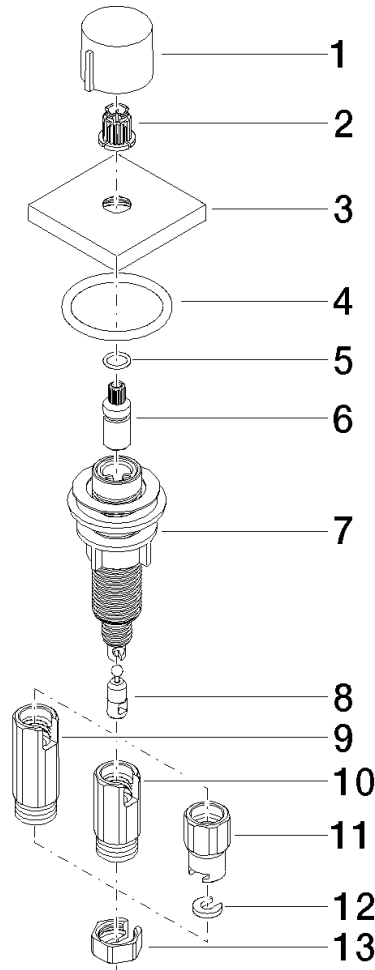

Strainer waste with control handle - Platinum

LOT

10 711 970

- control for single basin
- including adapter for Bowden cable

Fits LOT

	Platinum	10 711 970-08
	Chrome	10 711 970-00
	Brushed Platinum	10 711 970-06
	Durabress (23kt Gold)	10 711 970-09
	Dark Chrome	10 711 970-19
	Brushed Durabress (23kt Gold)	10 711 970-28
	Matte Black	10 711 970-33
	Brushed Champagne (22kt Gold)	10 711 970-46
	Champagne (22kt Gold)	10 711 970-47
	Brushed Chrome	10 711 970-93
	Brushed Dark Platinum	10 711 970-99

10 711 970

mm [inches]

10 711 970

Parts for other finishes can be found here: [Chrome](#)

Spare parts list

No.	Item Number	Name	Quantity used	Delivery time
1	09 20 97 030-08	handle	1	40
2	90 12 12 002 00 90	fixing cap	1	2
3	09 27 87 007-08	rosette	1	40
4	90 14 10 043 00 90	seal	1	2
5	09 14 10 042 90	seal	1	2
6	09 29 06 087-08	spindle	1	-
Spare part can no longer be ordered, please order the replacement item				
7	04 30 01 029 00 90	adaptor	1	2
8	09 24 03 175 90	adaptor	1	2
9	09 11 10 073-07	connection	1	30
10	09 11 10 074-07	connection	1	30
11	09 11 10 079-07	connection	1	30
12	09 30 11 087 90	disc	1	2
13	09 23 30 024-07	nut	1	30