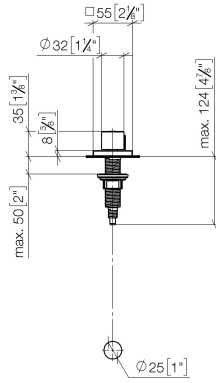

Strainer waste with control handle - Platinum

LOT

10 711 970

- control for single basin
- including adapter for Bowden cable

Fits LOT

	Platinum	10 711 970-08
	Chrome	10 711 970-00
	Brushed Platinum	10 711 970-06
	Durabress (23kt Gold)	10 711 970-09
	Dark Chrome	10 711 970-19
	Brushed Durabress (23kt Gold)	10 711 970-28
	Matte Black	10 711 970-33
	Brushed Champagne (22kt Gold)	10 711 970-46
	Champagne (22kt Gold)	10 711 970-47
	Brushed Chrome	10 711 970-93
	Brushed Dark Platinum	10 711 970-99

10 711 970

mm [inches]

10 711 970

Parts for other finishes can be found here: [Chrome](#)

Spare parts list

No.	Item Number	Name	Quantity used	Delivery time
1	09 20 97 030-08	handle	1	40
2	90 12 12 002 00 90	fixing cap	1	2
3	09 27 87 007-08	rosette	1	40
4	90 14 10 043 00 90	seal	1	2
5	09 14 10 042 90	seal	1	2
6	09 29 06 087-08	spindle	1	-
Spare part can no longer be ordered, please order the replacement item				
7	04 30 01 029 00 90	adaptor	1	2
8	09 24 03 175 90	adaptor	1	2
9	09 11 10 073-07	connection	1	30
10	09 11 10 074-07	connection	1	30
11	09 11 10 079-07	connection	1	30
12	09 30 11 087 90	disc	1	2
13	09 23 30 024-07	nut	1	30